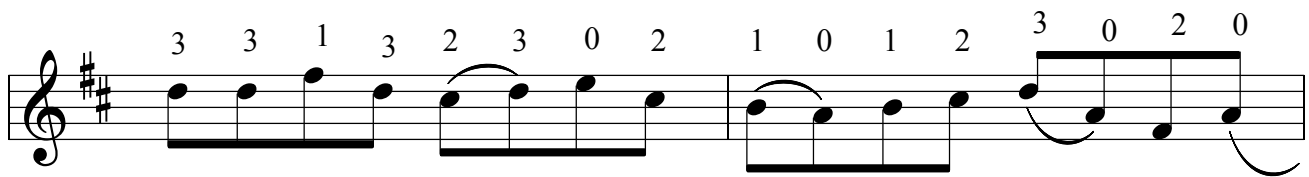

Drowsy Maggie

Ireland Traditional

Reel

Drowsy Maggie is one of the most common Irish reels and there are several variations of this tune in County Donegal.

www.seankenan.com