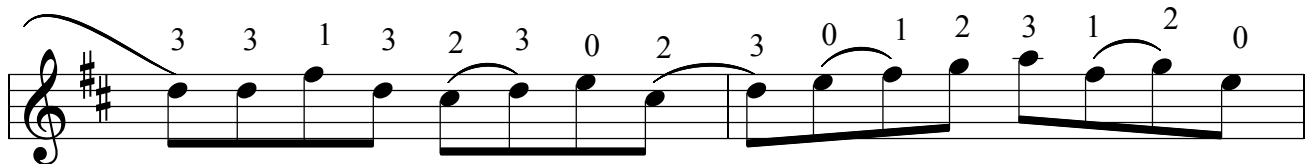

Drowsy Maggie

Ireland Traditional

Reel

Drowsy Maggie is one of the most common Irish reels and there are several variations of this tune in County Donegal.

www.seankenan.com