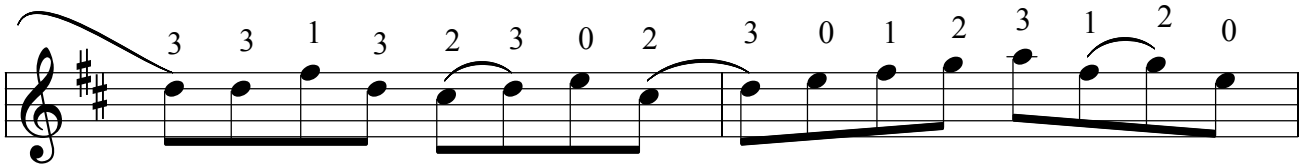

Drowsy Maggie

Ireland Traditional

Reel

Drowsy Maggie is one of the most common Irish reels and there are several variations of this tune in County Donegal.

www.seankenan.com