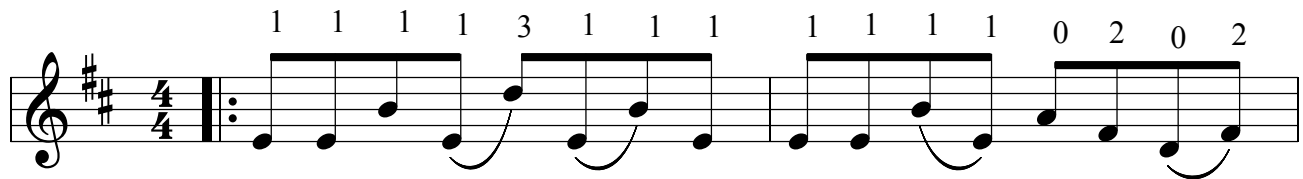

Drowsy Maggie

Ireland Traditional

Reel

Drowsy Maggie is one of the most common Irish reels and there are several variations of this tune in County Donegal.

www.seankenan.com