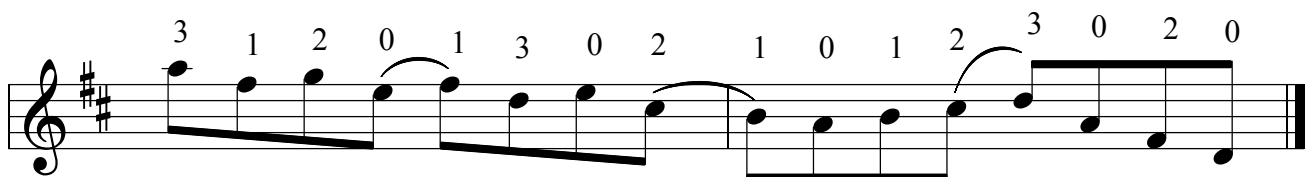

Drowsy Maggie

Ireland Traditional

Reel

Drowsy Maggie is one of the most common Irish reels and there are several variations of this tune in County Donegal.

www.seankenan.com